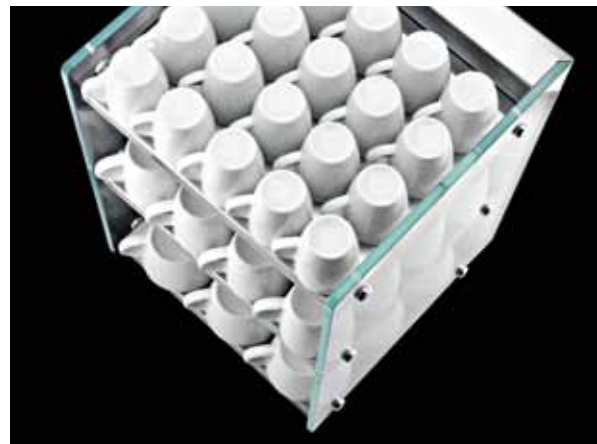

Glass Cup Warmer

Glass Cup Warmer

With its simple, clean lines, the stainless steel cup warmer featuring high-quality clear glass elements cuts an elegant figure alongside all GIGA Professional models.

Thanks to its three storage surfaces, it provides plenty of space for a total of 100 espresso cups (diam. 60 mm) or 60 coffee cups (diam. 80 mm). The three modern heating panels are energy-efficient and run silently, which makes the product ideal for use in offices.

Technical data

Ideal for all GIGA Professional machines	■
Constant heat output of approximately 55 °C	■
Pre-warmed cups for enjoying the perfect cup of coffee	■
Ideal capacity for professional use	■
Voltage	220 – 240 V, 50/60 Hz
Approvals	CE
Power	75 W
Holding capacity (cups stacked/ arranged in staggered rows)	60 coffee cups (diam. 80 mm) 100 espresso cups (diam. 60 mm)
Cable length	Approx. 2 m
Weight	15 kg
Dimensions (W x H x D)	32 x 45 x 32 cm
Article number	70086

Not only does the Glass Cup Warmer offer all the functions you could wish for, it will also bowl you over with its elegant yet understated design. The three modern heating elements, which are integrated into the storage surfaces, are energy-efficient and run silently. This means that the Glass Cup Warmer is just as much at home in offices or conference rooms as it is in locations such as bars, bistros and coffee lounges.

High-quality materials

JURA insists on using nothing but the highest quality materials for this cup warmer. It is made from brushed stainless steel and clear glass elements.

High capacity

The Glass Cup Warmer features three storage surfaces, so there is enough space for 60 coffee cups or 100 espresso cups. This makes it ideal for locations where people drink a lot of coffee.